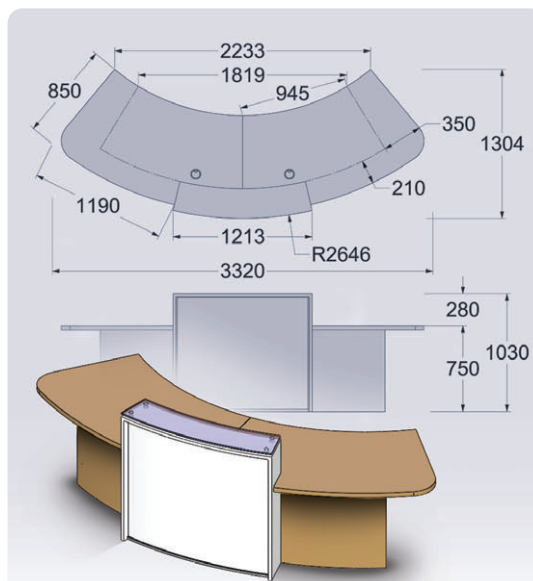

Reception desk
 evolution® light LCP-2W standard product

Project: **Touch Group**

Dealer: **JAC Interiors Group Ltd**

Business Area: **Office**

"The entire project programme of works (fit-out, furniture and move) was only four weeks so a bespoke solution wasn't an option. Clarke Rendall's evolution® light product fulfilled the client's expectations in all aspects of quality, availability and cost."